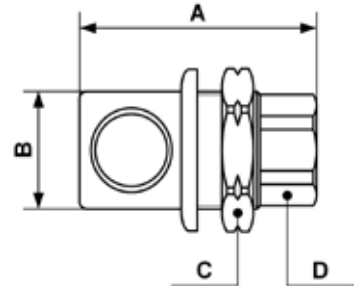

## STANDARD METAL QUICK RELEASE COUPLINGS - IRM 06

Bulkhead coupler

Profile : ISO 6150B

<b>Min / Max operating pressure</b> 0 / 12 bar	<b>Flow rate at 6 bar</b> 750 l/min	<b>ID passage</b> 6 mm	<b>Min. / Max temperature</b> -15 / 70 °C
---	--	---------------------------	--

Part number	Female thread	Dim. A (mm)	Dim. B (mm)	Dim. C (mm)	Dim. D (mm)
IRM 062101	G1/4	52.5	26	32	23